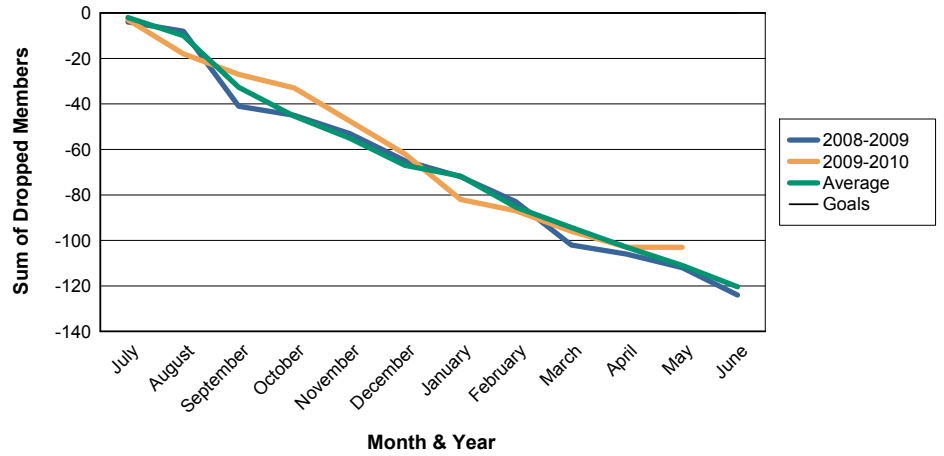

For District 104 C

Sum of Charter Members/ Month & Year

For District 104 C

3 Year Comparisons for GMT Constitutional Area 4

By GMT District

As of May 2010

Sum of New Members/ Month & Year

For District 104 C

Sum of Dropped Members/ Month & Year

For District 104 C

Sum of Net Members/ Month & Year

For District 104 C