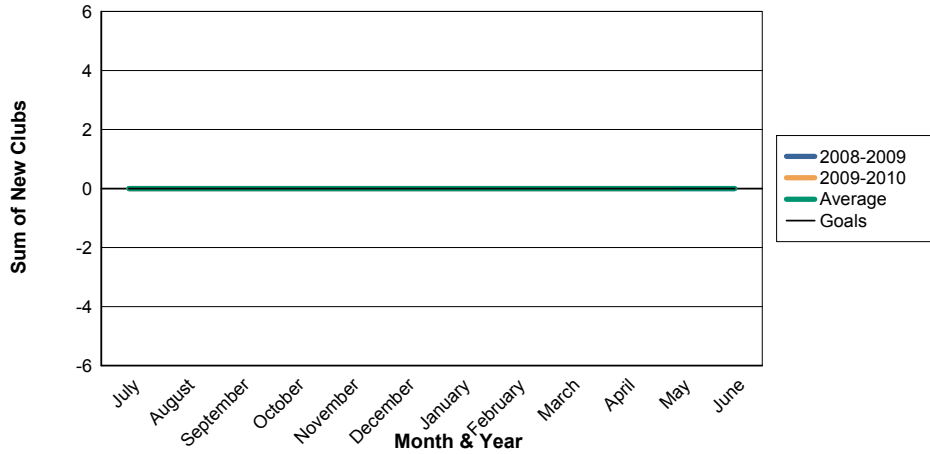

3 Year Comparisons for GMT Constitutional Area 4

By GMT District

As of May 2010

Sum of New Clubs/ Month & Year

For District 104 C

Sum of Dropped Clubs/ Month & Year

For District 104 C

Sum of Net Clubs/ Month & Year