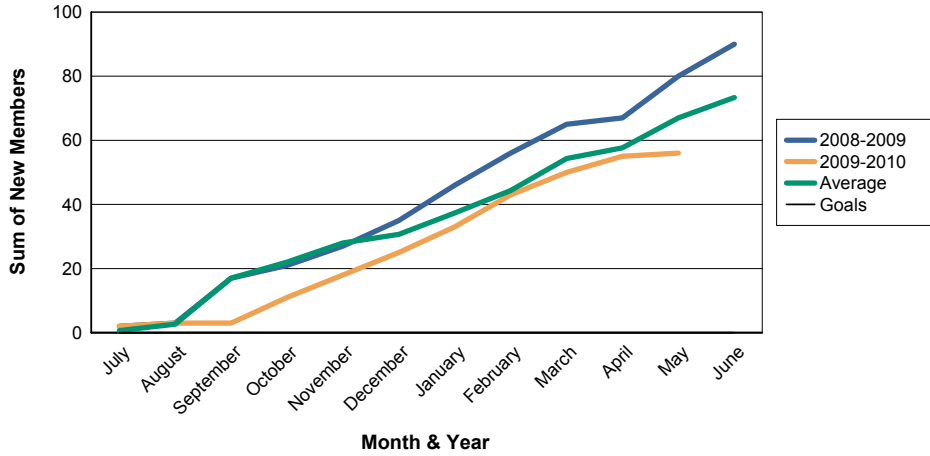

For District 104 C

Sum of Charter Members/ Month & Year

For District 104 C

3 Year Comparisons for GMT Constitutional Area 4

By GMT District

As of May 2010

Sum of New Members/ Month & Year

For District 104 C

Sum of Dropped Members/ Month & Year

For District 104 C

Sum of Net Members/ Month & Year

For District 104 C