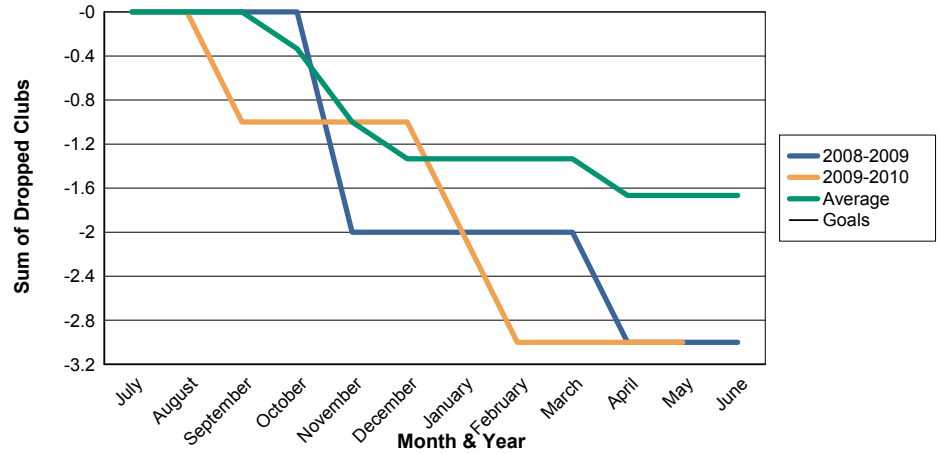

3 Year Comparisons for GMT Constitutional Area 4

By GMT District

As of May 2010

Sum of New Clubs/ Month & Year

For District 104 C

Sum of Dropped Clubs/ Month & Year

For District 104 C

Sum of Net Clubs/ Month & Year