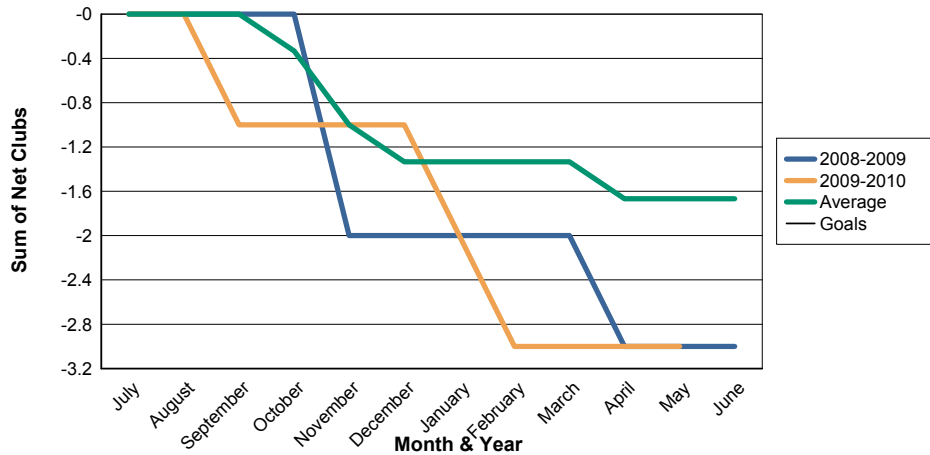

Sum of Net Clubs/ Month & Year

For District 104 C