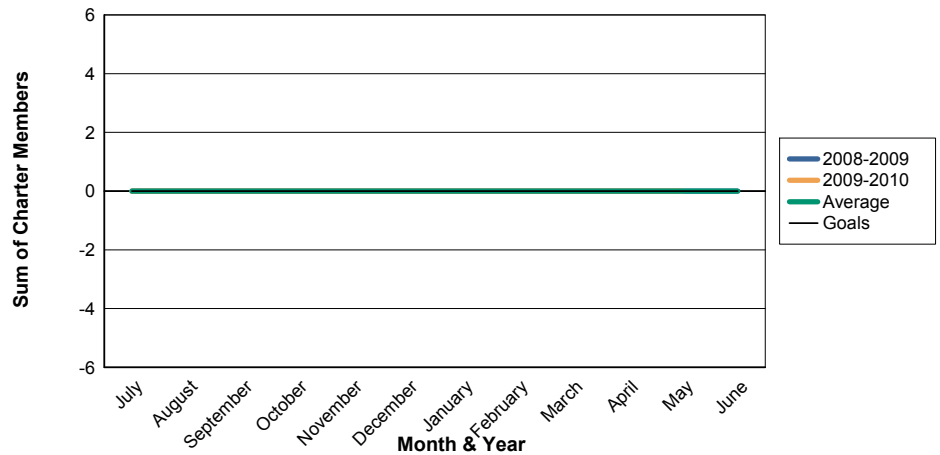

Sum of Charter Members/ Month & Year

For District 104 C